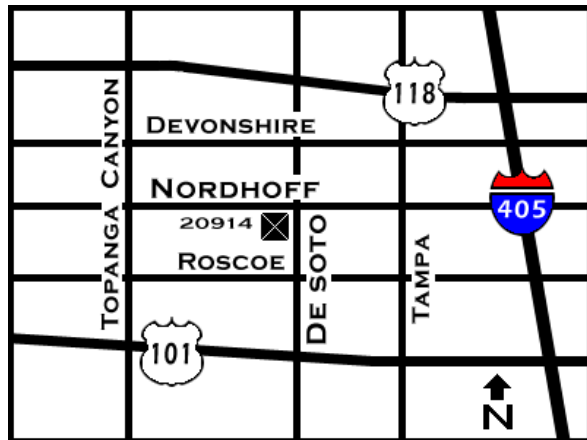

# BIRTHDAY PARTY

Call to Reserve Your Special Day!

20914 Nordhoff Street  
Chatsworth, CA 91311

**(818) 775-9922**

[www.GymnasticsWorld.com](http://www.GymnasticsWorld.com)

WHAT AN EXCITING AND ALTERNATIVE WAY  
TO MAKE YOUR CHILD'S BIRTHDAY  
A SURE SUCCESS.